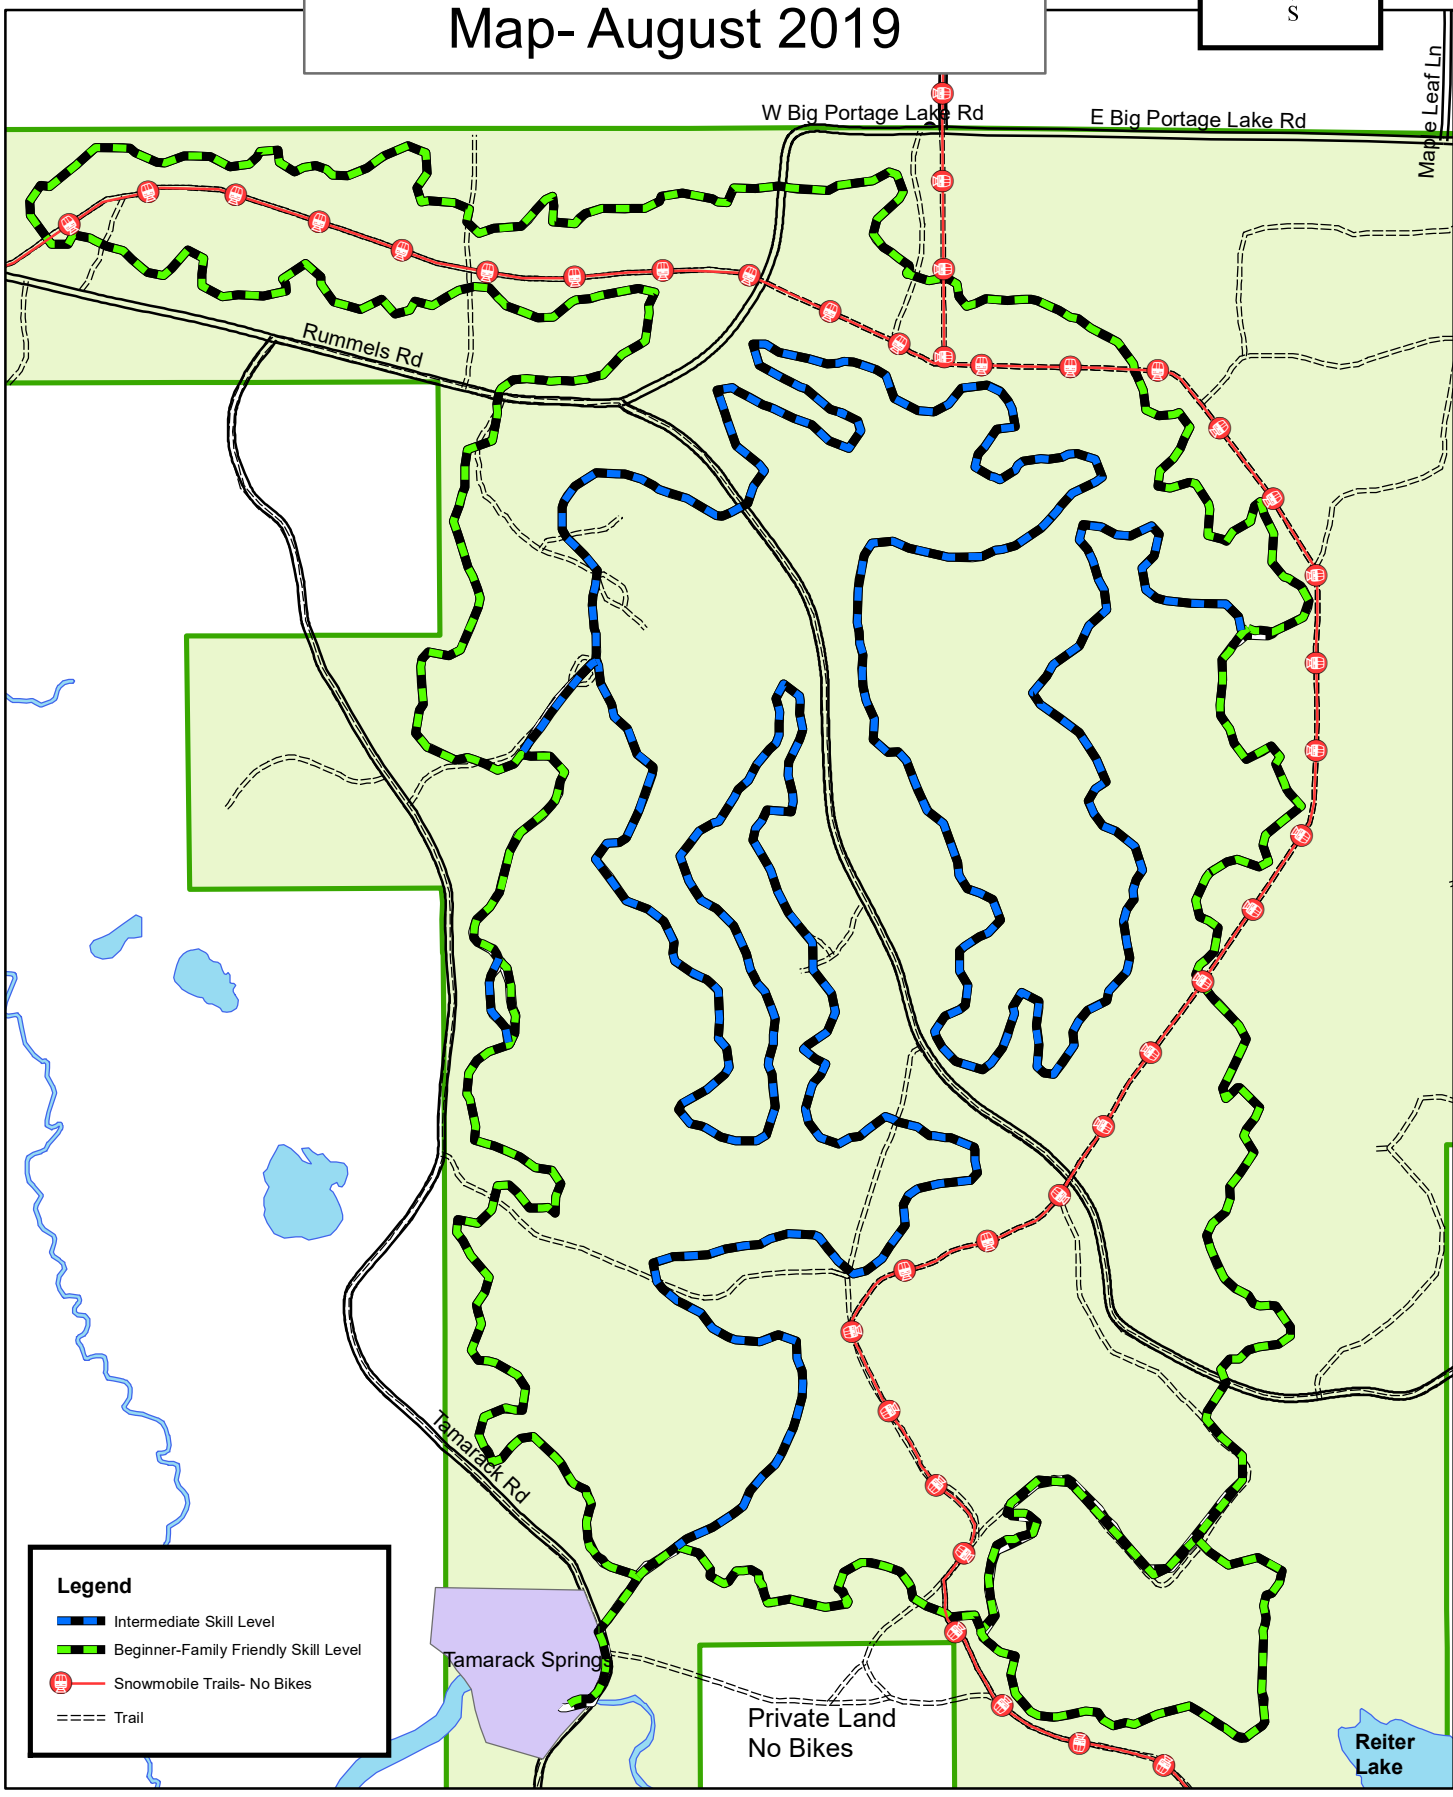

Vilas County Forest Off-Highway Motorcycle Trail Map- August 2019

1 inch = 1,000 feet

Mapped by Al Murray, 8/20/2019